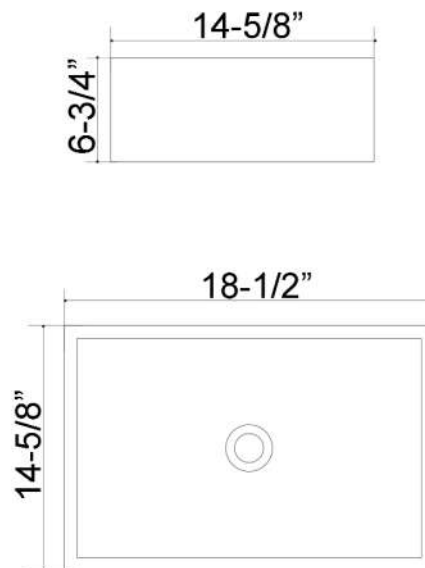

Dimensions of fixture are nominal and may vary within the range of tolerances established by AMSE Standard A112.19.2.2013 Dimensions and specifications subject to change without notice.